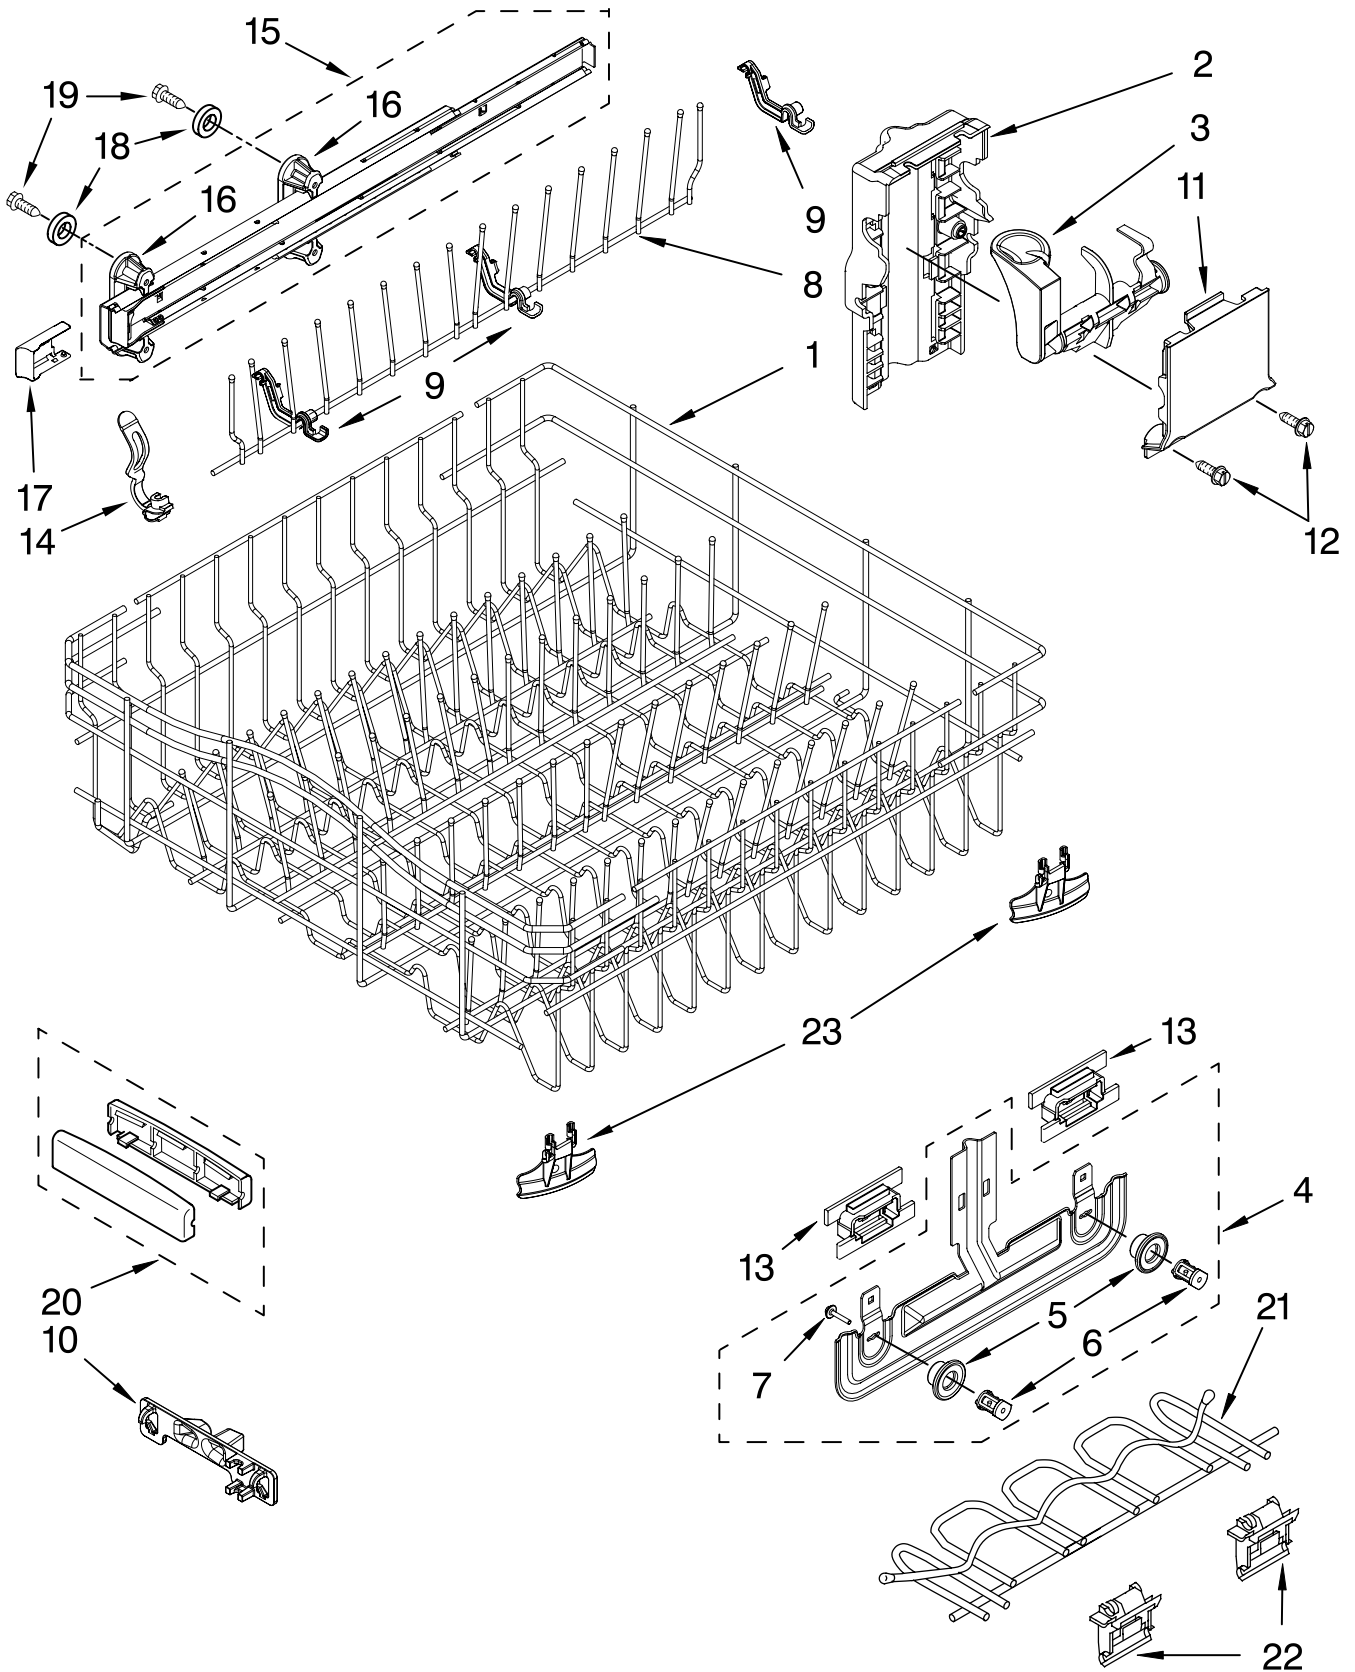

UPPER RACK AND TRACK PARTS

For Model: KUDE70CVSS0
(Stainless)

FOR ORDERING INFORMATION REFER TO PARTS PRICE LIST

UPPER RACK AND TRACK PARTS

For Model: KUDE70CVSS0
(Stainless)

<u>Illus. No.</u>	<u>Part No.</u>	<u>DESCRIPTION</u>
1	W10056270	Dishrack, Upper
2	W10082839	Housing, Adjuster
3		Actuator, Adjuster
	W10077838	Right Hand
	W10077839	Left Hand
4	8268653	Adjuster Assembly
5	8270138	Wheel
6	8268703	Axel, Adjuster
7	8281156	Screw
8	8562030	Tine Row
9	W10082853	Clip, Pivot
10	8539102	Positioner, Dual
11	W10082840	Cover, Adjuster
12	9741232	Retainer
13	W10082834	Positioner, Arm
14	W10077844	Clip, No-Flip
15		Track, Assembly
	W10078218	Right Hand
	W10078217	Left Hand
		(Also Order Item 18)
16	W10077876	Mount, Track
		(Also Order Item 18)
17		Stop, Track
	8573954	Right
	8573953	Left
18	9743002	Gasket, Bracket Mounting
19	3400072	Screw
20	8539110	Handle, Dishrack
21	8562029	Cupshelf
22	8562026	Clip, Cupshelf
23	W10179459	Shield, Corner

FOR ORDERING INFORMATION REFER TO PARTS PRICE LIST